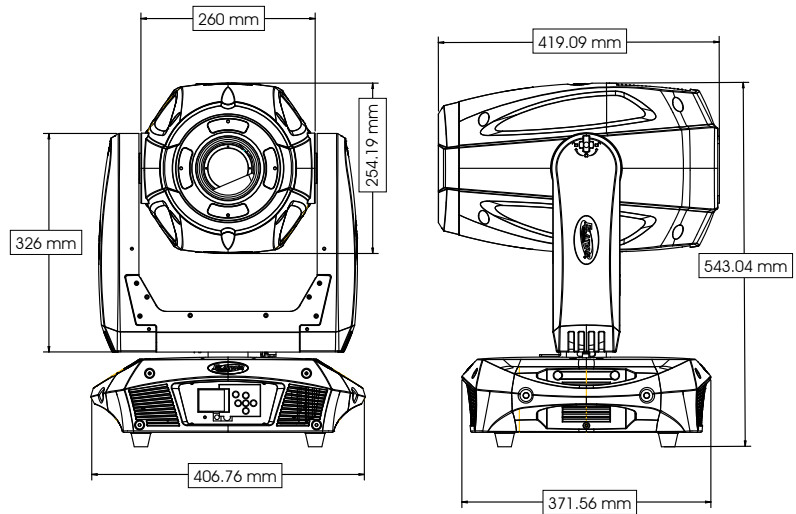

Platinum Spot 15R PRO

Platinum Spot 15R PRO Dimensions (mm)

The Platinum Spot 15R Pro by Elation Professional features the new 300W MSD Platinum 15R lamp. It has comparable output to 700W and 1200W fixtures with the added features of CMY color mixing, Motorized Optical Zoom, Pan / Tilt Lock, Power Con in/out and Elation Wireless DMX receiver built in. This unit is 1/3 the size of a 700W fixture and 1/4 the power consumption. Additional features include superior optics for a flat and even light field and improved output. The Platinum Spot 15R Pro is powered by Phillips MSD Platinum 15R lamp providing up to 1,500 hours estimated lamp life. The Platinum Spot 15R Pro operates from a multi-voltage electronic power supply at 120v-240v 50/60hz. Control data input is via 3 pin and 5 pin DMX data first in and out connections.

TECHNICAL SPECIFICATIONS

- **DMX Channels:** 3 DMX Modes – 23 / 21 / 34 Channels DMX
- **Control:** 3-pin & 5-pin DMX
- **Dimmer:** Mechanical Dimmer 0-100%
- **Strobe:** Variable speed Shutter / Strobe
- **Iris:** Motorized Iris
- **Pan/Tilt:** 540/630 x 265
- **Power Supply:** 120v-240V 50/60hz
- **Power Consumption:** 350W MAX
- **Lamp:** MSD Platinum 15R Philips
- **Lamp life:** MSD Platinum 15R Philips 1,500hr, 8,000k, CRI 75
- **Lux:** 10,500lux / 975 fc @ 16'
- **Dimensions:** (LxWxH) 16.1" x 16.5" x 21.3" / 409 x 419 x 541 mm
- **Weight:** 48.9 lbs / 22.2 kg

Platinum Spot 15R PRO

COLORS / GOBOS

- CMY 16 bit Color Mixing
- 8 Dichroic Colors
- 22 Gobos
- 8 Rotating Replaceable Gobos
- 14 Static Gobos
- Gobo Size:
Glass Gobo: 16.3 mm outer diameter and 10mm image diameter
Metal Gobo: 16.3 mm outer diameter and 11mm image diameter