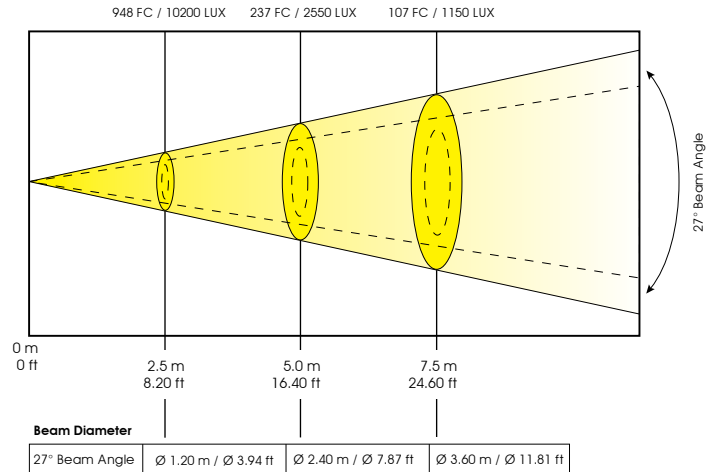

Maximum Beam Angle: 27°

LUX x 0.0929 = FC