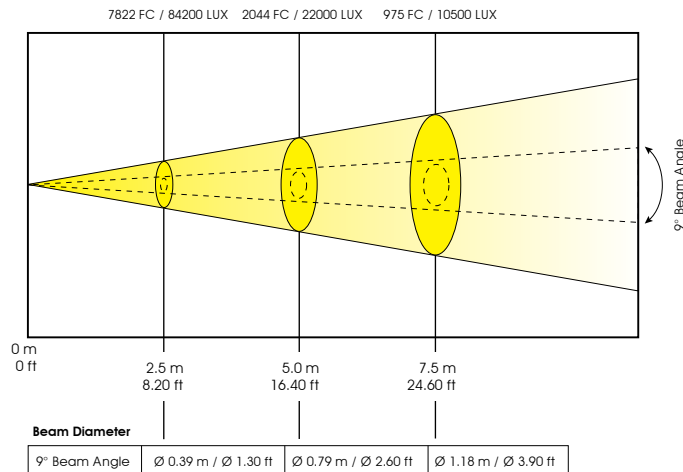

TECHNICAL SPECIFICATIONS

- **DMX Channels:** 3 DMX Modes – 23 / 21 / 34 Channels DMX
- **Control:** 3-pin & 5-pin DMX
- **Dimmer:** Mechanical Dimmer 0-100%
- **Strobe:** Variable speed Shutter / Strobe
- **Iris:** Motorized Iris
- **Pan/Tilt:** 540/630 x 265
- **Power Supply:** 120v-240V 50/60hz
- **Power Consumption:** 350W MAX
- **Lamp:** MSD Platinum 15R Philips
- **Lamp life:** MSD Platinum 15R Philips 1,500hr, 8,000k, CRI 75
- **Lux:** 10,500lux / 975 fc @ 16'
- **Dimensions:** (LxWxH) 16.1" x 16.5" x 21.3" / 409 x 419 x 541 mm
- **Weight:** 48.9 lbs / 22.2 kg

FEATURING THE NEW
PHILIPS
MSD PLATINUM 15R

Colors

Rotating Gobos

Static Gobos

PHOTOMETRICS

Minimum Beam Angle: 9°

LUX x 0.0929 = FC

Maximum Beam Angle: 27°