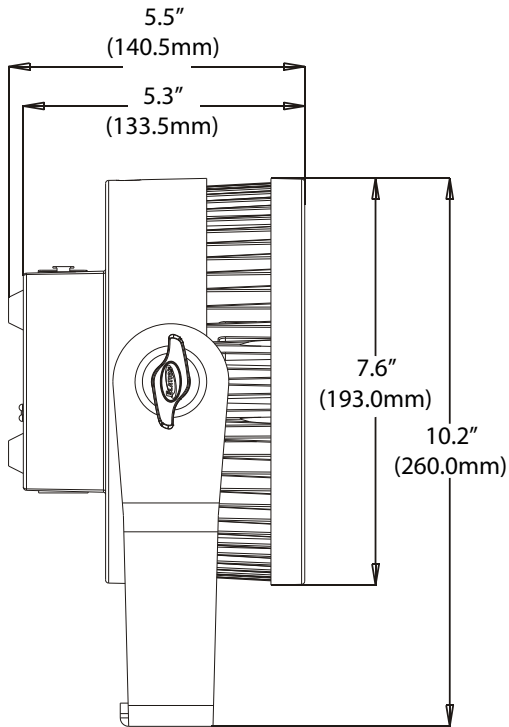

LEVEL Q7™

sku# LEV054

Dimensional Drawings

Specifications subject to change without any prior written notice.

Elation Professional USA | 6122 S. Eastern Ave. | Los Angeles, CA. 90040
323-582-3322 | 323-832-9142 fax | www.elationlighting.com | info@elationlighting.com