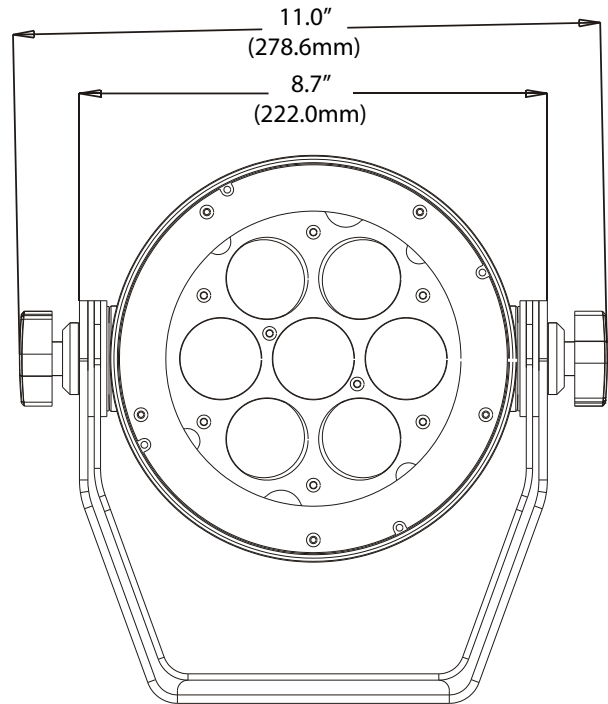

LEVEL Q7™

sku# LEV054

Dimensional Drawings

Specifications subject to change without any prior written notice.

Elation Professional USA | 6122 S. Eastern Ave. | Los Angeles, CA. 90040
323-582-3322 | 323-832-9142 fax | www.elationlighting.com | info@elationlighting.com