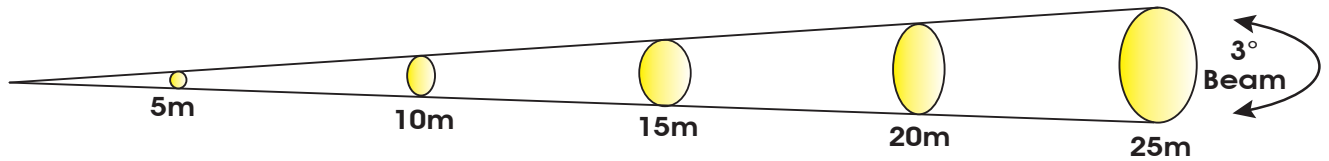

SNIPER 2R™

SKU# SNI550

Photometric Data

Specifications are subject to change without any prior written notice.

	5m		10m		15m		20m		25m	
	m	ft	m	ft	m	ft	m	ft	m	ft
Distance	5	16.4	10	32.8	15	49.2	20	65.6	25	82.0
3° Beam Diameter	0.25	0.8	0.49	1.6	0.74	2.4	1.02	3.3	1.26	4.1
Photometrics	lux	fc	lux	fc	lux	fc	lux	fc	lux	fc
FULL ON	45,010	4,181	12,050	1,119	5,633	523	3,178	295	2,278	212