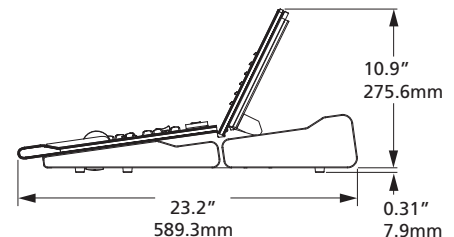

Gio

MODEL	DESCRIPTION
Gio – 2K	Gio desk, 2048 outputs
Gio – 4K	Gio desk, 4096 outputs
Gio – 6K	Gio desk, 6144 outputs
Gio – 8K	Gio desk, 8192 outputs
Ion RPU – 2K	Ion Remote Processor Unit, 2048 outputs
Eos RPU3 – 4K	Eos Remote Processor Unit 3, 4096 outputs
Eos RPU3 – 6K	Eos Remote Processor Unit 3, 6144 outputs
Eos RPU3 – 8K	Eos Remote Processor Unit 3, 8192 outputs
Gio 2000 Up	2049 output upgrade
Eos – CSK	Client Software Kit

Gio Accessories

MODEL	DESCRIPTION
Net3 RFR	Net3 Radio Focus Remote
Net3 RFR-RX	Net3 Radio Focus Remote, Receiver Only
Net3 RFR-TX	Net3 Radio Focus Remote, Transmitter Only
FADW 2x10	Fader Wing - 2x10
FADW 2x20	Fader Wing - 2x20
Net3 RVI	Net3 Remote Video Interface
ETC-TS	19" LCD touchscreen (1280x1024)
GIO-FC	Gio Flightcase

Corporate Headquarters ■ 3031 Pleasant View Rd, PO Box 620979, Middleton WI 53562 0979 USA ■ Tel +1 608 831 4116
London, UK ■ Unit 26-28, Victoria Industrial Estate, Victoria Road, London W3 6UU, UK ■ Tel +44 (0) 20 8896 1000
Rome, IT ■ Via Pieve Torina, 48, 00156 Rome, Italy ■ Tel +39 (06) 32 111 683
Holzkirchen, DE ■ Ohmstrasse 3, 83607 Holzkirchen, Germany ■ Tel +49 (80 24) 47 00-0
Hong Kong ■ Room 1801, 18/F, Tower 1 Phase 1, Enterprise Square, 9 Sheung Yuet Road, Kowloon Bay, Kowloon, Hong Kong ■ Tel +852 2799 1220
Web ■ www.etcconnect.com ■ Copyright © 2011 ETC. All Rights Reserved. All product information and specifications subject to change. 4240L1010 Rev. B 03/13