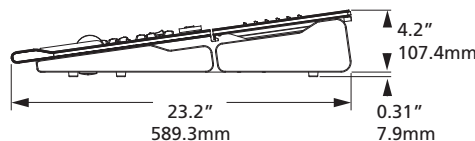

Gio

MODEL	DESCRIPTION
Gio – 2K	Gio desk, 2048 outputs
Gio – 4K	Gio desk, 4096 outputs
Gio – 6K	Gio desk, 6144 outputs
Gio – 8K	Gio desk, 8192 outputs
Ion RPU – 2K	Ion Remote Processor Unit, 2048 outputs
Eos RPU3 – 4K	Eos Remote Processor Unit 3, 4096 outputs
Eos RPU3 – 6K	Eos Remote Processor Unit 3, 6144 outputs
Eos RPU3 – 8K	Eos Remote Processor Unit 3, 8192 outputs
Gio 2000 Up	2049 output upgrade
Eos – CSK	Client Software Kit

Gio Accessories

MODEL	DESCRIPTION
Net3 RFR	Net3 Radio Focus Remote
Net3 RFR-RX	Net3 Radio Focus Remote, Receiver Only
Net3 RFR-TX	Net3 Radio Focus Remote, Transmitter Only
FADW 2x10	Fader Wing - 2x10
FADW 2x20	Fader Wing - 2x20
Net3 RVI	Net3 Remote Video Interface
ETC-TS	19" LCD touchscreen (1280x1024)
GIO-FC	Gio Flightcase