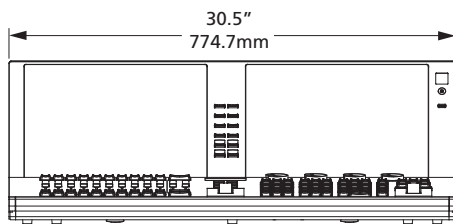

Gio

MODEL	DESCRIPTION
Gio – 2K	Gio desk, 2048 outputs
Gio – 4K	Gio desk, 4096 outputs
Gio – 6K	Gio desk, 6144 outputs
Gio – 8K	Gio desk, 8192 outputs
Ion RPU – 2K	Ion Remote Processor Unit, 2048 outputs
Eos RPU3 – 4K	Eos Remote Processor Unit 3, 4096 outputs
Eos RPU3 – 6K	Eos Remote Processor Unit 3, 6144 outputs
Eos RPU3 – 8K	Eos Remote Processor Unit 3, 8192 outputs
Gio 2000 Up	2049 output upgrade
Eos – CSK	Client Software Kit

Gio Accessories

MODEL	DESCRIPTION
Net3 RFR	Net3 Radio Focus Remote
Net3 RFR-RX	Net3 Radio Focus Remote, Receiver Only
Net3 RFR-TX	Net3 Radio Focus Remote, Transmitter Only
FADW 2x10	Fader Wing - 2x10
FADW 2x20	Fader Wing - 2x20
Net3 RVI	Net3 Remote Video Interface
ETC-TS	19" LCD touchscreen (1280x1024)
GIO-FC	Gio Flightcase

Corporate Headquarters ■ 3031 Pleasant View Rd, PO Box 620979, Middleton WI 53562 0979 USA ■ Tel +1 608 831 4116
London, UK ■ Unit 26-28, Victoria Industrial Estate, Victoria Road, London W3 6UU, UK ■ Tel +44 (0) 20 8896 1000
Rome, IT ■ Via Pieve Torina, 48, 00156 Rome, Italy ■ Tel +39 (06) 32 111 683
Holzkirchen, DE ■ Ohmstrasse 3, 83607 Holzkirchen, Germany ■ Tel +49 (80 24) 47 00-0
Hong Kong ■ Room 1801, 18/F, Tower 1 Phase 1, Enterprise Square, 9 Sheung Yuet Road, Kowloon Bay, Kowloon, Hong Kong ■ Tel +852 2799 1220
Web ■ www.etcconnect.com ■ Copyright © 2011 ETC. All Rights Reserved. All product information and specifications subject to change. 4240L1010 Rev. B 03/13