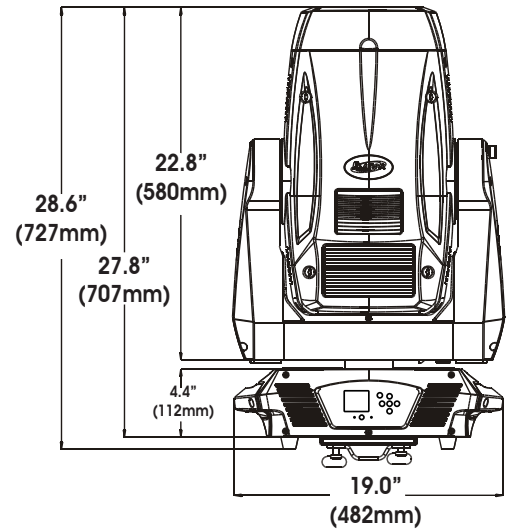

## Dimensional Drawings

Specifications are subject to change without any prior written notice.

Weight: 79.0 lbs. (36 kg)

Elation Professional USA | 6122 S. Eastern Ave. | Los Angeles, CA. 90040  
323-582-3322 | 323-832-9142 fax | [www.elationlighting.com](http://www.elationlighting.com) | [info@elationlighting.com](mailto:info@elationlighting.com)