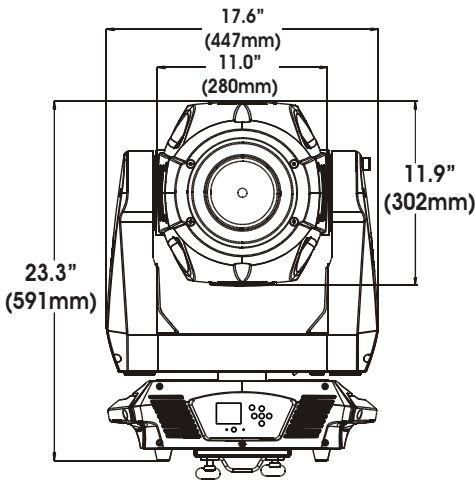

## Dimensional Drawings

Specifications are subject to change without any prior written notice.

Weight: 79.0 lbs. (36 kg)

Elation Professional USA | 6122 S. Eastern Ave. | Los Angeles, CA. 90040  
323-582-3322 | 323-832-9142 fax | [www.elationlighting.com](http://www.elationlighting.com) | [info@elationlighting.com](mailto:info@elationlighting.com)