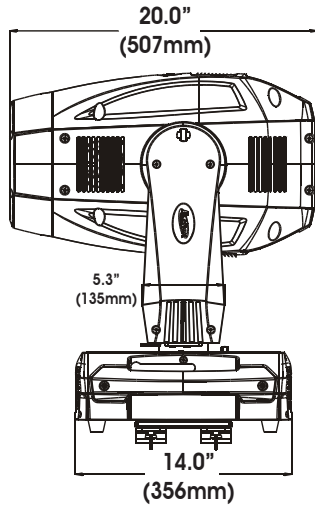

## Dimensional Drawings

Specifications are subject to change without any prior written notice.

Weight: 79.0 lbs. (36 kg)

Elation Professional USA | 6122 S. Eastern Ave. | Los Angeles, CA. 90040  
323-582-3322 | 323-832-9142 fax | [www.elationlighting.com](http://www.elationlighting.com) | [info@elationlighting.com](mailto:info@elationlighting.com)