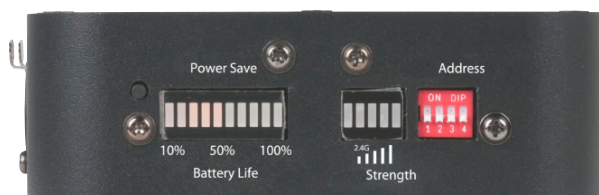

E-FLY™

SKU# EFL001

The E-FLY™ Transceiver is a high-powered wireless DMX Transceiver (Transmitter/Receiver in one) that is compatible with other E-FLY™ and products and includes a rechargeable battery, which provides a solution for remote applications where access to power is a challenge. Connected to a DMX Controller, the E-FLY™ Transceiver will provide a constant and reliable wireless DMX signal up to 2,500 feet (762m) to other Elation E-FLY™ products. The 2.4 GHz wireless frequency will coexist in busy RF environments alongside technologies like Bluetooth and Wi-Fi.

SPECIFICATIONS

Wireless DMX Transceiver (Transmitter/Receiver In One)
 Rechargeable Battery Life - Up To 20 hours
 Battery Life and Signal Strength Indicator Display
 Wireless Range Up to 2,500 ft (762m) Open Line of Sight
 Transmit To Multiple Receivers On Same Radio Channel
 Supports Up To (15) DMX-512 Universes
 (15) Radio Channels (1 DMX universe per channel)
 Auto Pairing Feature
 3pin & 5pin DMX In/Out
 Wireless Frequency: 2.4 GHz ISM

SIZE / WEIGHT

Length: 6.0" (152.7mm)
 Width: 5.3" (134.5mm)
 Vertical Height: 1.6" (62mm)
 Weight: 1.3 lbs. (0.6kg)

ELECTRICAL / THERMAL

12VDC, 1A (AC or DC powered)

INCLUDED ITEMS

12VDC Power Supply
 Back Panel Magnet for Easy Metal Surface Mounting
 Mini Omega Bracket For Clamp/Truss Mounting